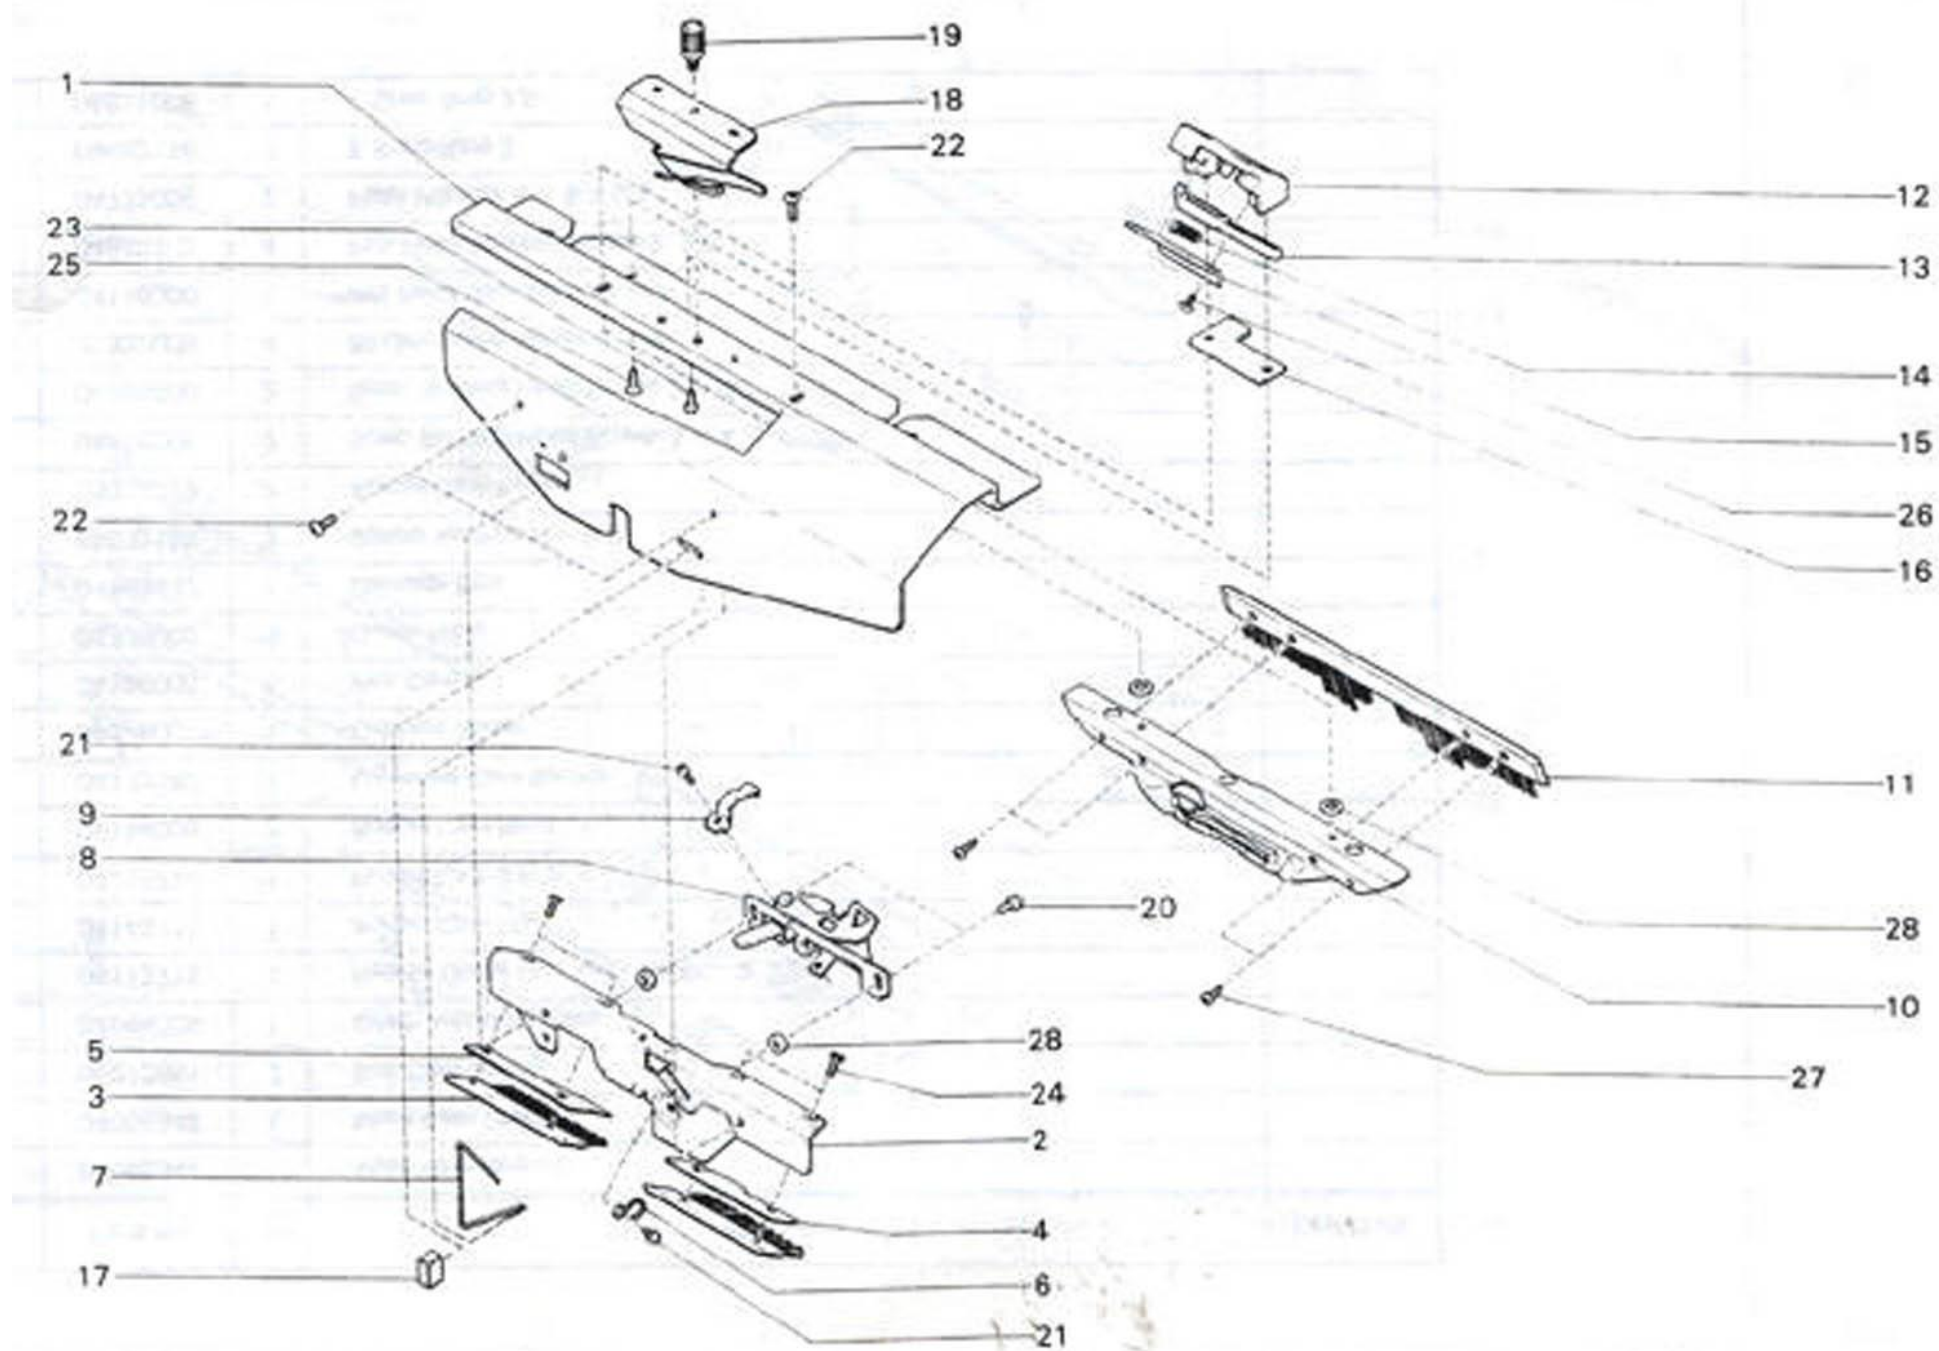

Ref. No.	Parts No.	Q'ty	Description
1	04055349	1	Main Cam Unit (R)
2	04065348	1	Main Cam Unit (L)
3	05212451	2	Sub Cam Spring
4	04086005	1	Stitch Adjusting Plate
5	04113718	1	Needle Guide Unit (incl. No.6 — 9, 23)
6	04143715	1	Russel Cam (R)
7	04153714	1	Russel Cam (L)
8	04166005	2	Russel Cam Rivet
9	04173142	1	Lowering Cam Spring
10	04446001	1	Carriage Slider
11	04186003	1	Pick Cam
12	04276002	1	Guide Plate
13	04592457	1	Carriage Pipe
14	05972153	2	Spacer for Pipe (t = 0.2)
15	05313713	2	Russel Cam Knob
16	04616009	2	Spec. Binding Head Screw 3 × 4. 8
17	04606000	2	Spec. Binding Head Screw 3 × 4
18	01332006	4	Binding Head Screw 3 × 6
19	04116000	1	PW Pan Head Screw 3 × 6
20	04840203	4	Pan Head Tapping Screw 2, 2.6 × 5
21	04771002	2	Plain Washer 4 × 8 × 0.5
22	08662116	2	E Snap Ring 3
23	05811005	1	E Snap Ring 2.5

ARM GROUP