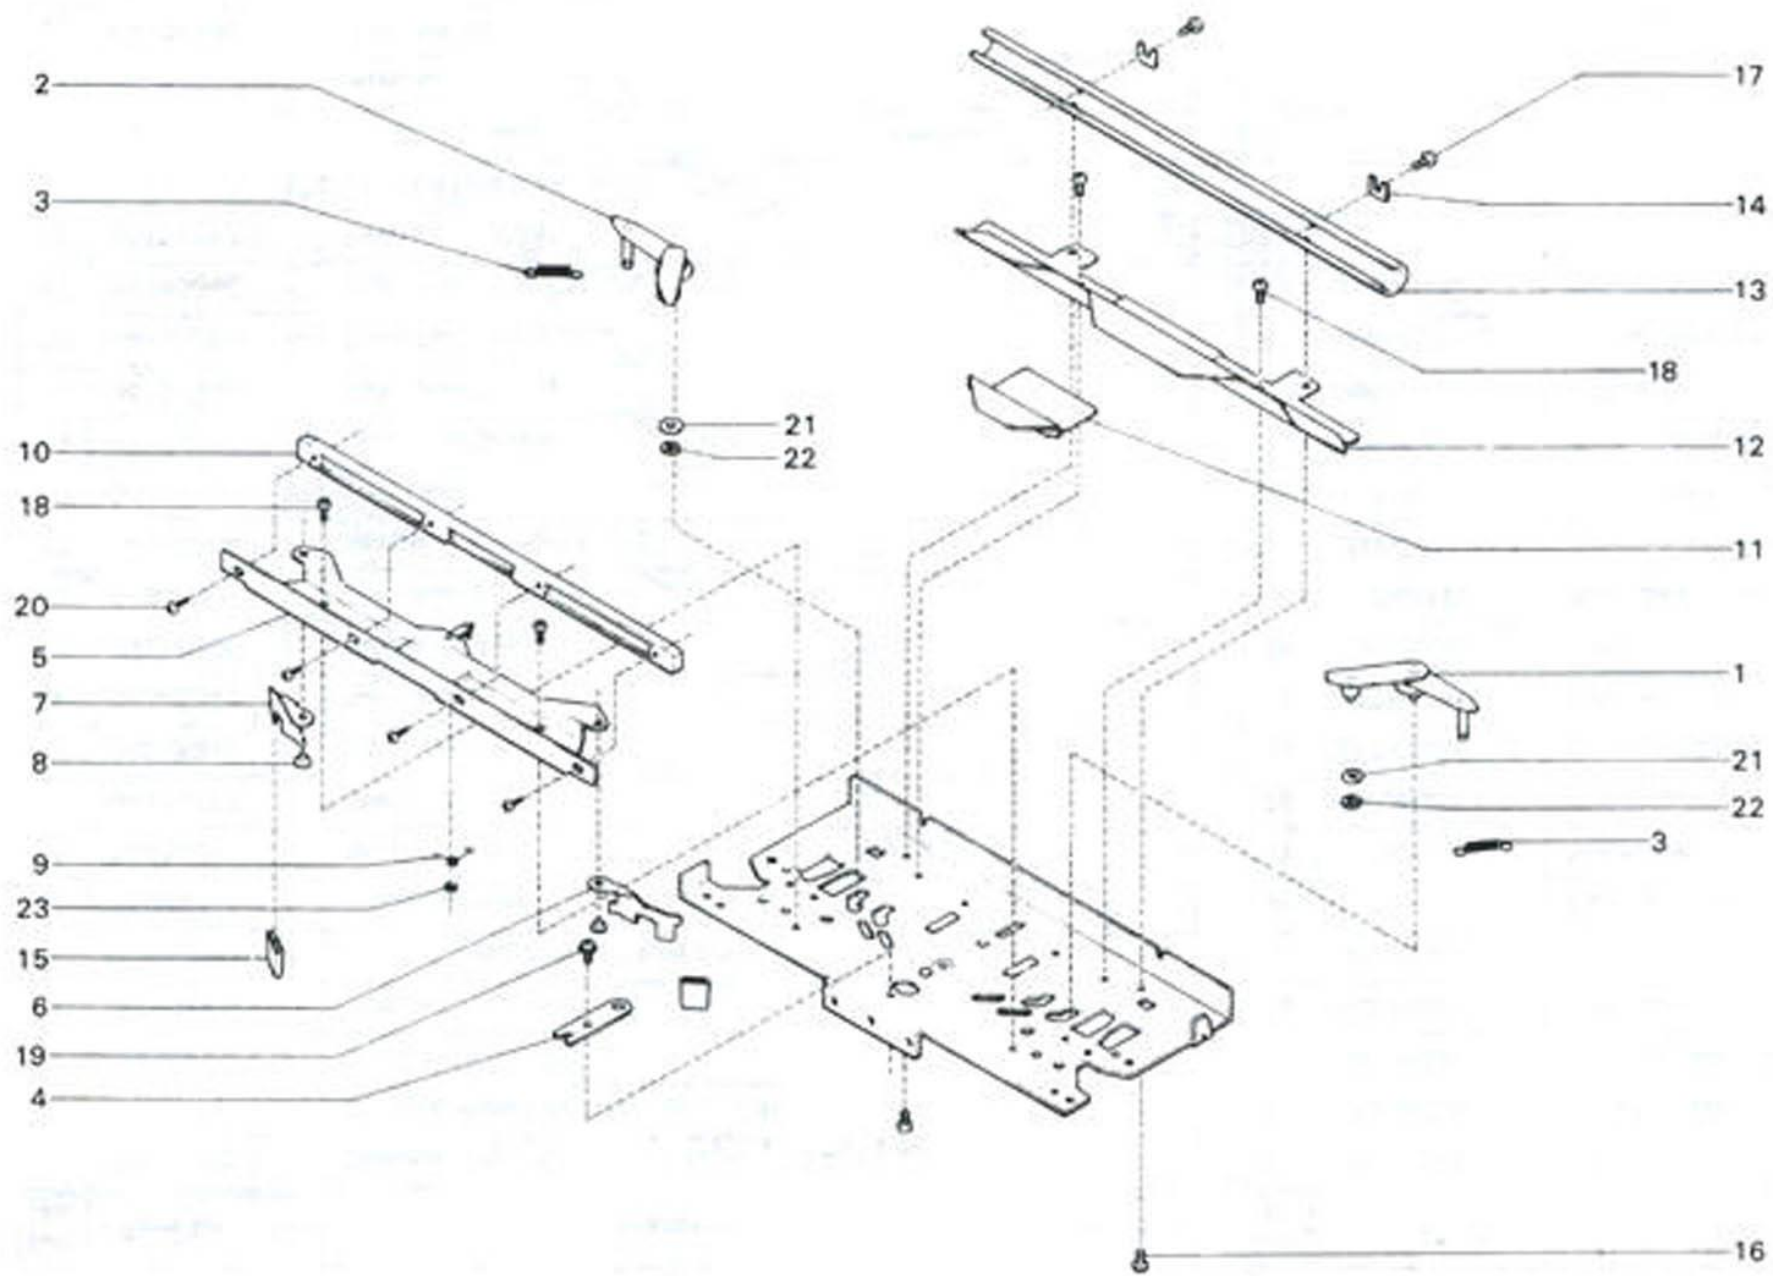

CARRIAGE GROUP B

Ref. No.	Parts No.	Q'ty	Description
1	04055349	1	Main Cam Unit (R)
2	04065348	1	Main Cam Unit (L)
3	05212451	2	Sub Cam Spring
4	04086005	1	Stitch Adjusting Plate
5	04113718	1	Needle Guide Unit (incl. No.6 — 9, 23)
6	04143715	1	Russel Cam (R)
7	04153714	1	Russel Cam (L)
8	04166005	2	Russel Cam Rivet
9	04173142	1	Lowering Cam Spring
10	04446001	1	Carriage Slider
11	04186003	1	Pick Cam
12	04276002	1	Guide Plate
13	04592457	1	Carriage Pipe
14	05972153	2	Spacer for Pipe (t = 0.2)
15	05313713	2	Russel Cam Knob
16	04616009	2	Spec. Binding Head Screw 3 × 4. 8
17	04606000	2	Spec. Binding Head Screw 3 × 4
18	01332006	4	Binding Head Screw 3 × 6
19	04116000	1	PW Pan Head Screw 3 × 6
20	04840203	4	Pan Head Tapping Screw 2, 2.6 × 5
21	04771002	2	Plain Washer 4 × 8 × 0.5
22	08662116	2	E Snap Ring 3
23	05811005	1	E Snap Ring 2.5